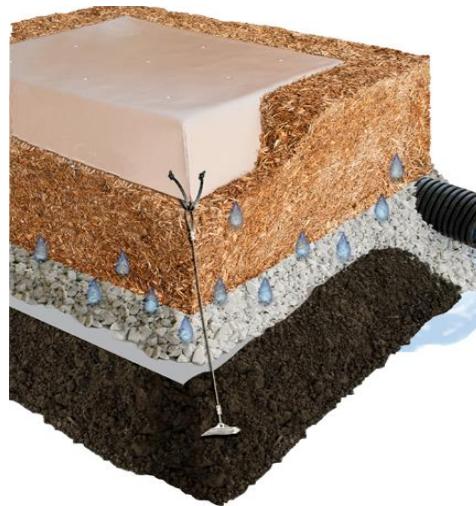

TuffMat[®]

SURFACE MATS

Specifically designed to eliminate kickouts under and around Swings, Slides and any other high use area, Zeager's TuffMat[®] brand Surface mats allow for better accessibility, while maintaining fall protection on your playground. Using our easy to install anchor system, these mats will stay in place longer, and drastically reduce daily maintenance. Call your local Zeager Rep for more information about sizes, pricing, and availability!

ZEAGER

Safe. Durable. Functional.

Reduces Daily
Maintenance

ASTM Fall Safety

ADA Compliant

Designed for EWF
Playgrounds

Easy to Install

Durable & Reliable