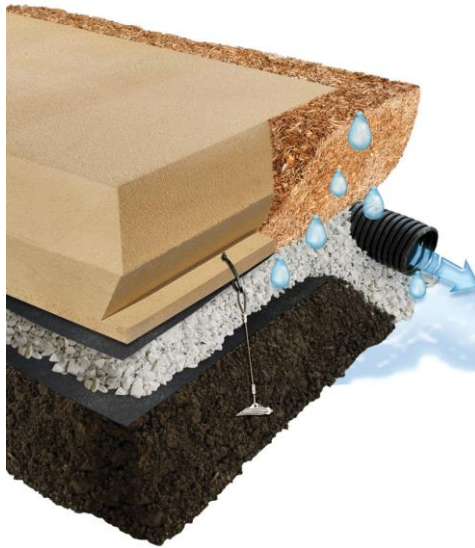

TuffMat[®]

ZERO-FILL MATS

Specifically designed to eliminate kickouts under and around Swings, Slides, Spinners, and any other high use area, Zeager's TuffMat[®] brand Zero-Fill mats allow for better accessibility, while maintaining fall protection on your playground. Using our easy to install anchor system, these full depth mats require little to no maintenance once in place. Call your local Zeager representative for more information about sizes, pricing, and availability!

ZEAGER

Safe. Durable. Functional.

Reduces Daily
Maintenance

ASTM Fall Safety

ADA Compliant

Designed for
Engineered Wood
Fiber Playgrounds

Easy to Install

Durable & Reliable