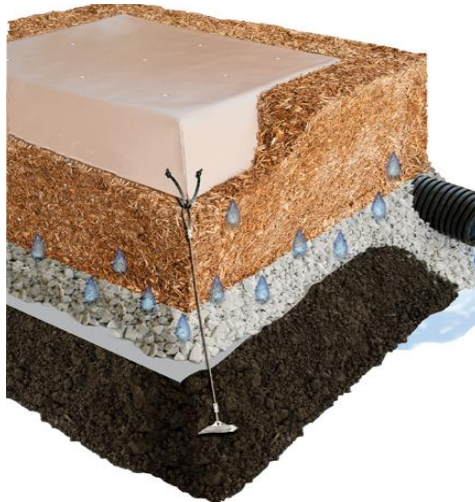

## SURFACE MATS

Reduces Daily Maintenance

ASTM Fall Safety

ADA Compliant

Designed for EWF Playgrounds

Easy to Install

Durable & Reliable

Custom Sizes Available

Specifically designed to eliminate kickouts under and around Swings, Slides, Spinners, and any other high use area, Zeager's TuffMat<sup>®</sup> brand Surface mats allow for better accessibility, while maintaining fall protection on your playground. Using our easy to install anchor system, these mats will stay in place longer, and drastically reduce daily maintenance. Call your local Zeager Rep for more information about sizes, pricing, and availability!