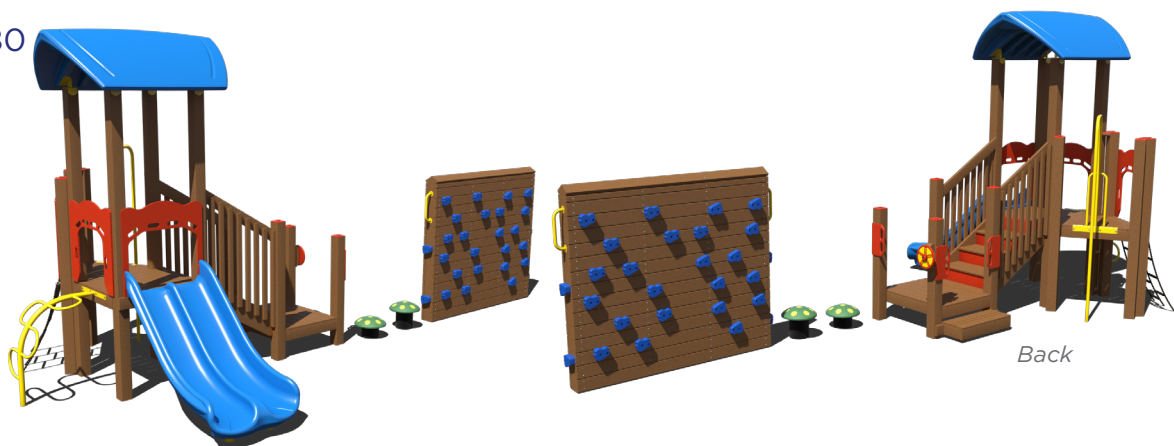

You Pay: \$20,906

Age Group: 2-5 Years

Capacity: 25-30

Structure Size: 22' x 14'

Use Zone: 34' x 26'

Fall Height: 3'

Want to learn more about these structures? Contact your representative by visiting [groundsforplay.com/contact-a-rep](https://www.groundsforplay.com/contact-a-rep)

Eligible Program Structures

PFPR-30257 \$61,400

You Pay: \$30,700

Age Group: 5-12 Years
Capacity: 25-30
Structure Size: 28' x 27'
Use Zone: 40' x 39'
Fall Height: 7'

PFPR-30258 \$50,806

You Pay: \$25,403

Age Group: 5-12 Years
Capacity: 20-25
Structure Size: 25' x 21'
Use Zone: 37' x 33'
Fall Height: 7'

PFPR-30259 \$46,380

You Pay: \$23,190

Age Group: 5-12 Years
Capacity: 15-20
Structure Size: 30' x 15'
Use Zone: 42' x 27'
Fall Height: 8'

Want to learn more about these structures? Contact your representative by visiting [groundsforplay.com/contact-a-rep](https://www.groundsforplay.com/contact-a-rep)

Eligible Program Structures

PFPR-30255 \$51,954

You Pay: \$25,977

Age Group: 2-12 Years
Capacity: 25-30
Structure Size: 23' x 19'
Use Zone: 35' x 31'
Fall Height: 4'

PFPR-30256 \$60,983

You Pay: \$30,492

Age Group: 2-12 Years
Capacity: 25-30
Structure Size: 25' x 21'
Use Zone: 37' x 33'
Fall Height: 5'