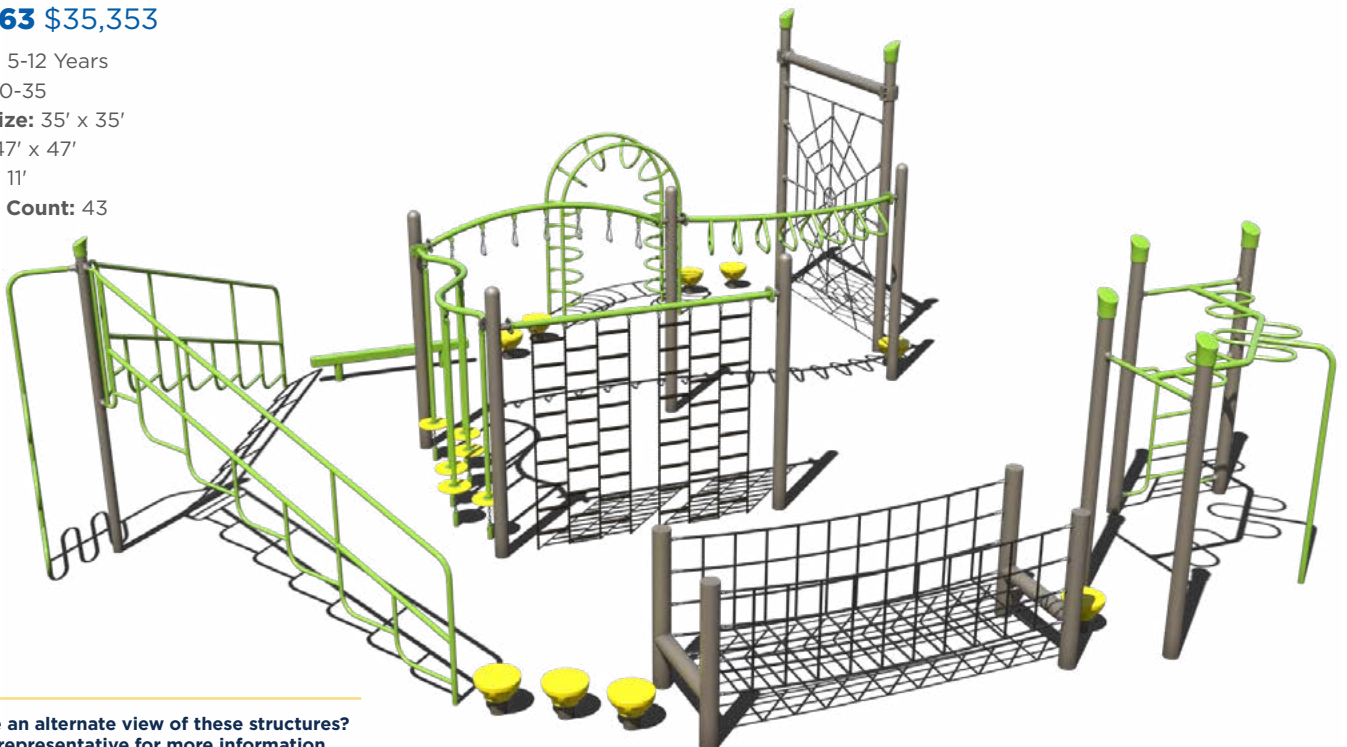

Capacity: 25-30

Structure Size: 31' x 27'

Use Zone: 43' x 39'

Fall Height: 10'

Est. Timber Count: 38

PS5-71363 \$35,353

Age Group: 5-12 Years

Capacity: 30-35

Structure Size: 35' x 35'

Use Zone: 47' x 47'

Fall Height: 11'

Est. Timber Count: 43

Want to see an alternate view of these structures?
Ask your representative for more information.

PS5-71361 \$66,435

Age Group: 5-12 Years
Capacity: 30-35
Structure Size: 28' x 43'
Use Zone: 40' x 55'
Fall Height: 7'
Est. Timber Count: 45

PS5-71362 \$47,405

Age Group: 5-12 Years
Capacity: 30-35
Structure Size: 58' x 25'
Use Zone: 70' x 37'
Fall Height: 10'
Est. Timber Count: 58

PS5-71364 \$29,535

Age Group: 5-12 Years
Capacity: 25-30
Structure Size: 26' x 36'
Use Zone: 38' x 48'
Fall Height: 7'
Est. Timber Count: 40

PS5-71367 \$65,434

Age Group: 5-12 Years
Capacity: 30-35
Structure Size: 36' x 40'
Use Zone: 48' x 52'
Fall Height: 7'
Est. Timber Count: 46