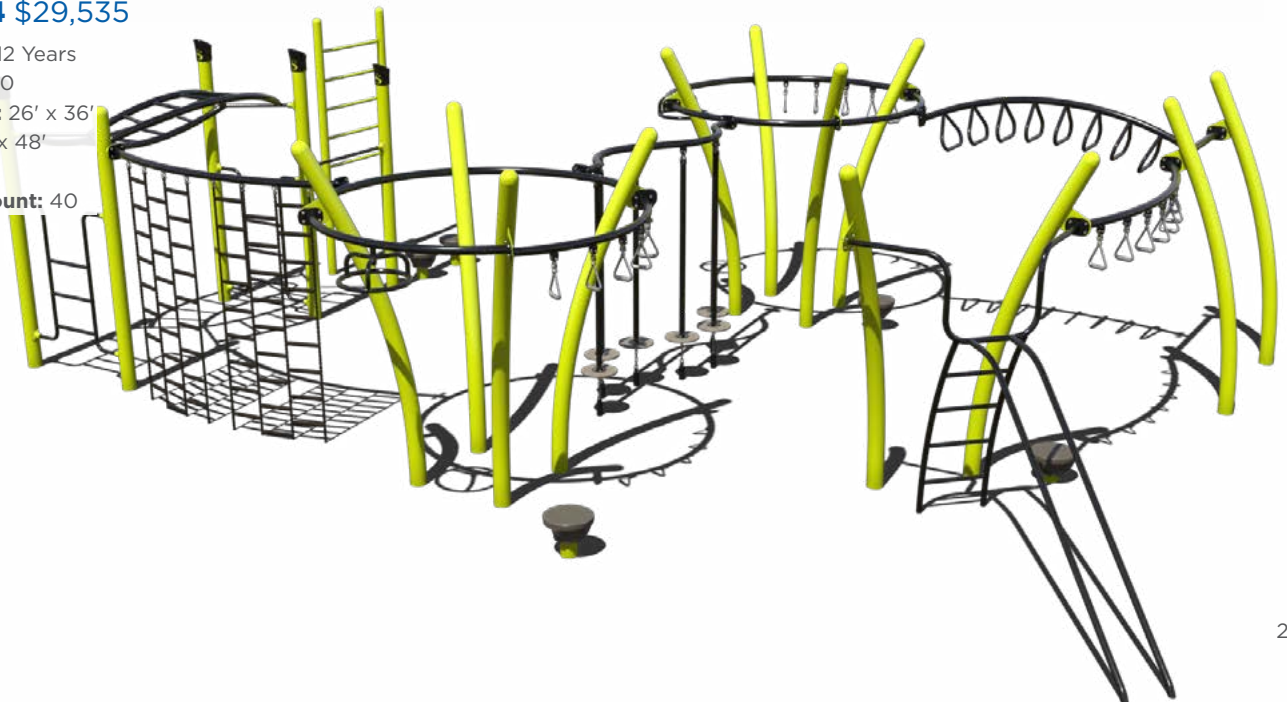

Capacity: 25-30

Structure Size: 31' x 27'

Use Zone: 43' x 39'

Fall Height: 10'

Est. Timber Count: 38

PS5-71363 \$35,353

Age Group: 5-12 Years

Capacity: 30-35

Structure Size: 35' x 35'

Use Zone: 47' x 47'

Fall Height: 11'

Est. Timber Count: 43

Want to see an alternate view of these structures?
Ask your representative for more information.

PS5-71361 \$66,435

Age Group: 5-12 Years
Capacity: 30-35
Structure Size: 28' x 43'
Use Zone: 40' x 55'
Fall Height: 7'
Est. Timber Count: 45

PS5-71362 \$47,405

Age Group: 5-12 Years
Capacity: 30-35
Structure Size: 58' x 25'
Use Zone: 70' x 37'
Fall Height: 10'
Est. Timber Count: 58

PS5-71364 \$29,535

Age Group: 5-12 Years
Capacity: 25-30
Structure Size: 26' x 36'
Use Zone: 38' x 48'
Fall Height: 7'
Est. Timber Count: 40

PS5-71366 \$45,665

Age Group: 5-12 Years
Capacity: 30-35
Structure Size: 40' x 37'
Use Zone: 52' x 49'
Fall Height: #'
Est. Timber Count: 58

PS5-71365 \$25,613

Age Group: 5-12 Years
Capacity: 20-25
Structure Size: 39' x 13'
Use Zone: 51' x 25'
Fall Height: 7'
Est. Timber Count: 35