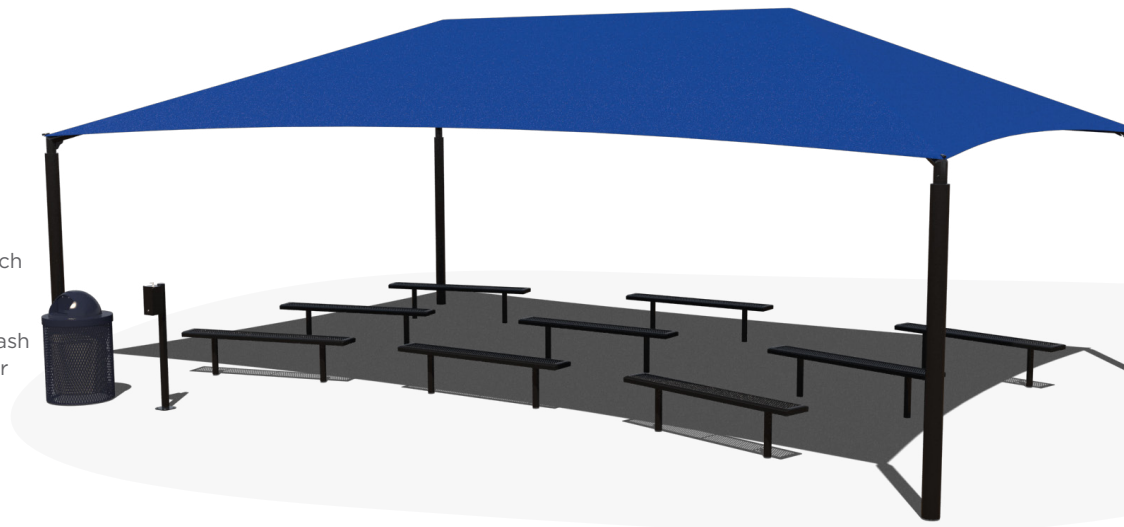

save **15%** today  
**Outdoor Classroom Package Sale**

**Table Environment \$9,165**  
 REG. PRICE \$10,782

**Product No.:** Classroom Sale Package 1  
**Includes:**

- 30' x 20' Hip Shade
- 6' Basic UltraLeisure® Rectangular Portable Table, 6 Quantity
- Sanitation Station
- 32 Gallon UltraLeisure® Standard Trash Receptacle with Dome Lid and Liner

**Bench Environment \$7,461**  
 REG. PRICE \$8,778

**Product No.:** Classroom Sale Package 2  
**Includes:**

- 30' x 20' Hip Shade
- 6' Basic UltraLeisure® Standard Bench without Back, 9 Quantity
- Sanitation Station
- 32 Gallon UltraLeisure® Standard Trash Receptacle with Dome Lid and Liner