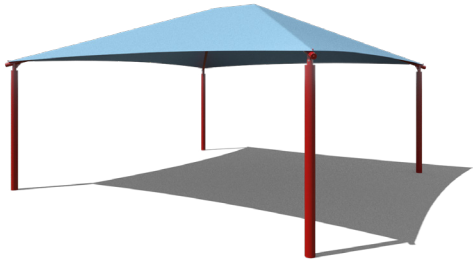

save **20%** today
on your next shade!

20' x 20' Square Hip Shade

In-Ground Mounting: SD202008IG **\$3,831** ~~\$4,789~~

Surface Mounting: SD202008SG **\$4,209** ~~\$5,267~~

Features 8' Height and Glide Elbow™ Fabric Release

12' x 12' Square Umbrella

In-Ground Mounting: SU121208IG **\$2,538** ~~\$3,172~~

Surface Mounting: SU121208SG **\$2,632** ~~\$3,209~~

Features 8' Height and Glide Elbow™ Fabric Release

Ready to get started?
Visit srpshade.com/contact-a-rep to find your nearest sales representative.