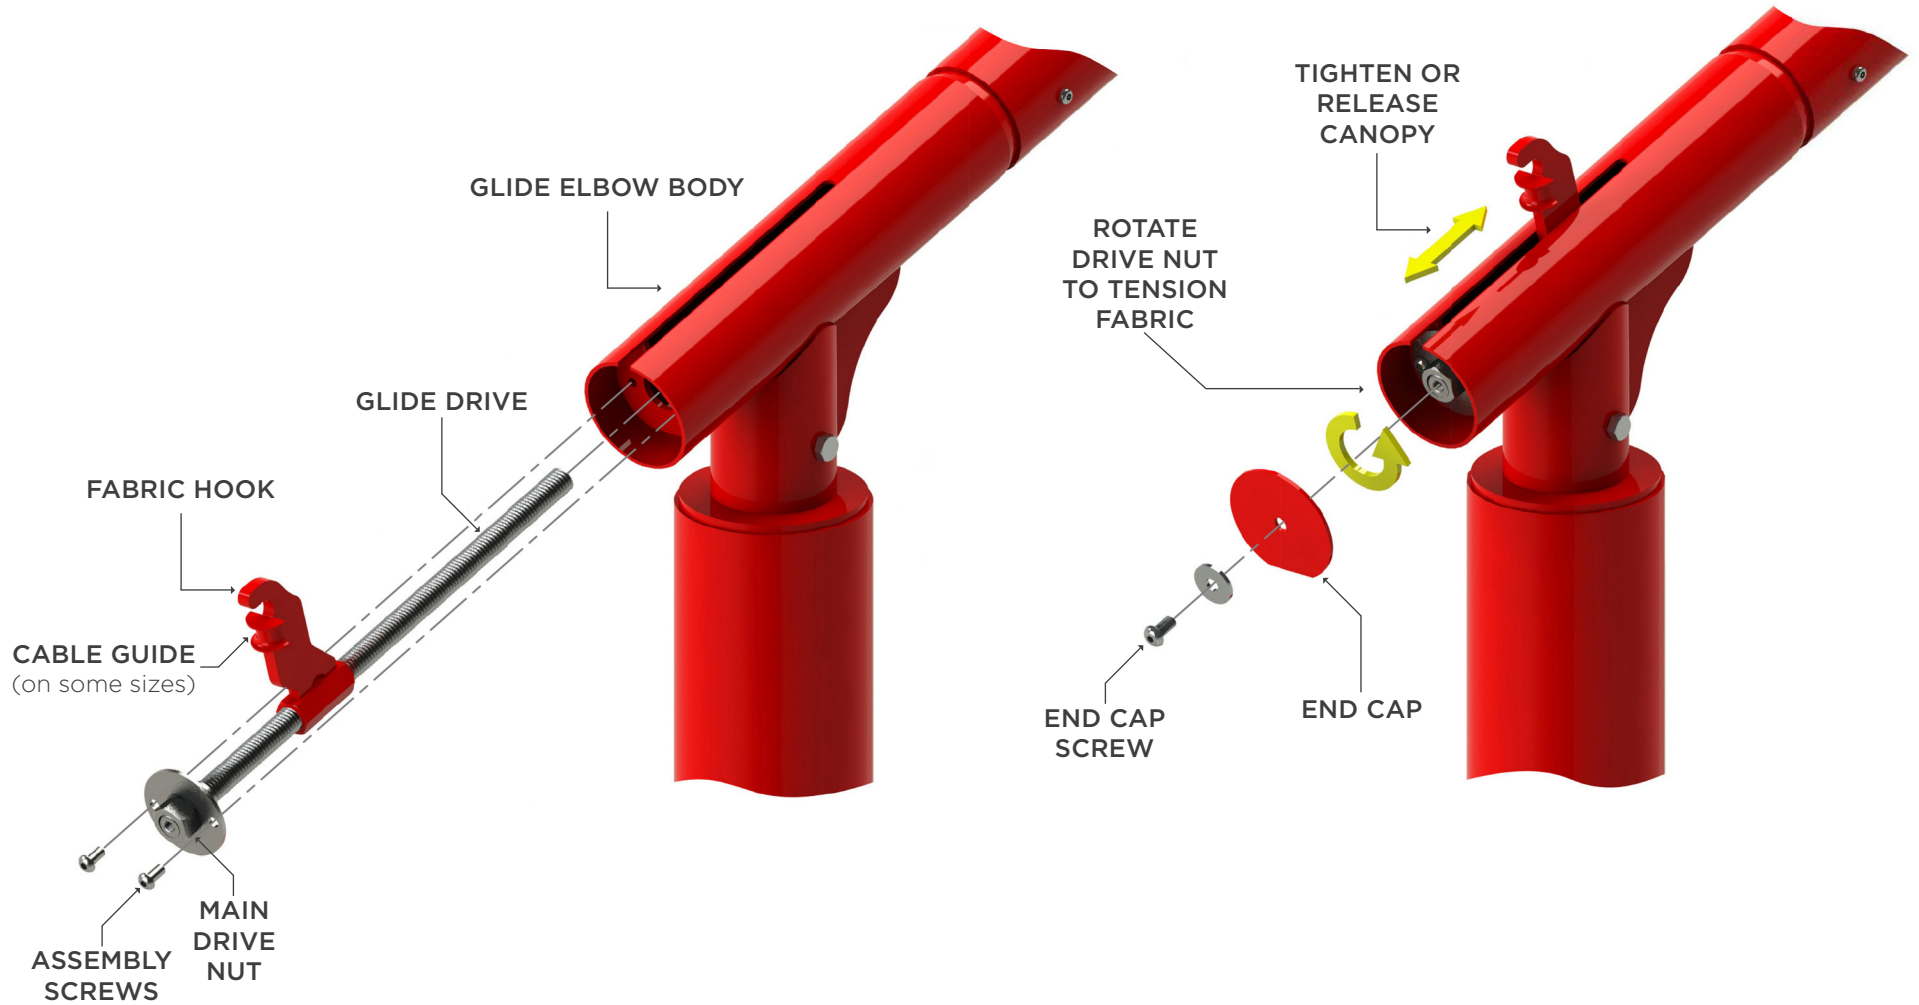

Glide Elbow™ Assembly and Operation

Elbow Size	End Cap Screw	Allen Wrench	Drive Nut Socket
2½" Diameter	¼"	5/32"	¾"
2⅞" Diameter	⅜"	7/32"	1"
3½" Diameter	⅜"	7/32"	1½"
5" Diameter	⅜"	7/32"	1½"