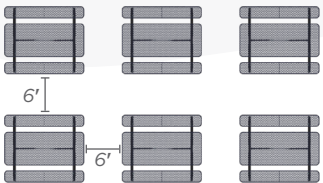

Top View

Table Environment \$8,995

REG. PRICE \$10,556

- A. 30' x 20' Hip Shade
- B. 6' Basic UltraLeisure® Rectangular Portable Table, 6 Quantity
- C. Sanitation Station
- D. 32 Gallon Regal Standard Trash Receptacle

Top View

Bench Environment \$7,329

REG. PRICE \$8,623

- A. 30' x 20' Hip Shade
- B. 6' Basic UltraLeisure® Standard Bench without Back, 9 Quantity
- C. Sanitation Station
- D. 32 Gallon Regal Standard Trash Receptacle

TABLE Add-On

NEW!

Outdoor Classroom Safety Shield \$899

Model: AMN10014XX

- 1/2-inch thick clear lexan
- Designed to fit any of Superior's 6-foot tables
- Measures 23"H x 64"L x 29"D
- Includes two interlocking pieces of lexan and hardware