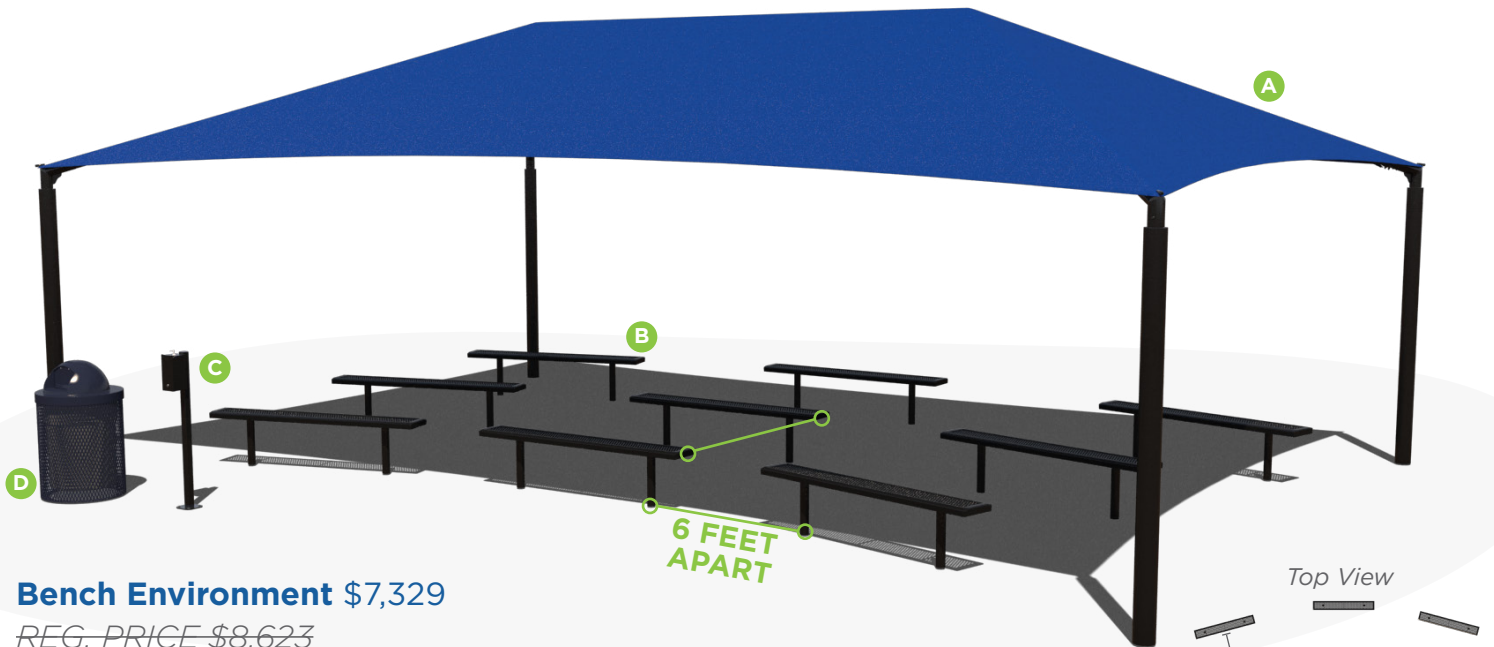

Top View

Table Environment \$8,995

REG. PRICE \$10,556

- A. 30' x 20' Hip Shade
- B. 6' Basic UltraLeisure® Rectangular Portable Table, 6 Quantity
- C. Sanitation Station
- D. 32 Gallon Regal Standard Trash Receptacle

Top View

Bench Environment \$7,329

REG. PRICE \$8,623

- A. 30' x 20' Hip Shade
- B. 6' Basic UltraLeisure® Standard Bench without Back, 9 Quantity
- C. Sanitation Station
- D. 32 Gallon Regal Standard Trash Receptacle

TABLE Add-On

NEW!

Outdoor Classroom Safety Shield \$899

Model: AMN10014XX

- 1/2-inch thick clear lexan
- Designed to fit any of Superior's 6-foot tables
- Measures 23"H x 64"L x 29"D
- Includes two interlocking pieces of lexan and hardware