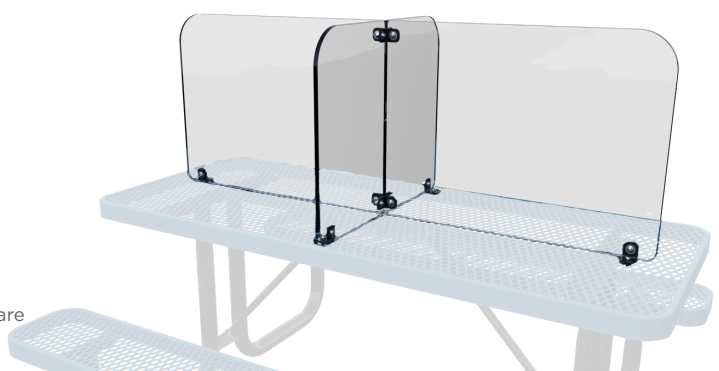

Top View

Table Environment \$8,995

REG. PRICE \$10,556

- A. 30' x 20' Hip Shade
- B. 6' Basic UltraLeisure® Rectangular Portable Table, 6 Quantity
- C. Sanitation Station
- D. 32 Gallon Regal Standard Trash Receptacle

Top View

Bench Environment \$7,329

REG. PRICE \$8,623

- A. 30' x 20' Hip Shade
- B. 6' Basic UltraLeisure® Standard Bench without Back, 9 Quantity
- C. Sanitation Station
- D. 32 Gallon Regal Standard Trash Receptacle

TABLE Add-On

NEW!

Outdoor Classroom Safety Shield \$899

Model: AMN10014XX

- 1/2-inch thick clear lexan
- Designed to fit any of Superior's 6-foot tables
- Measures 23"H x 64"L x 29"D
- Includes two interlocking pieces of lexan and hardware