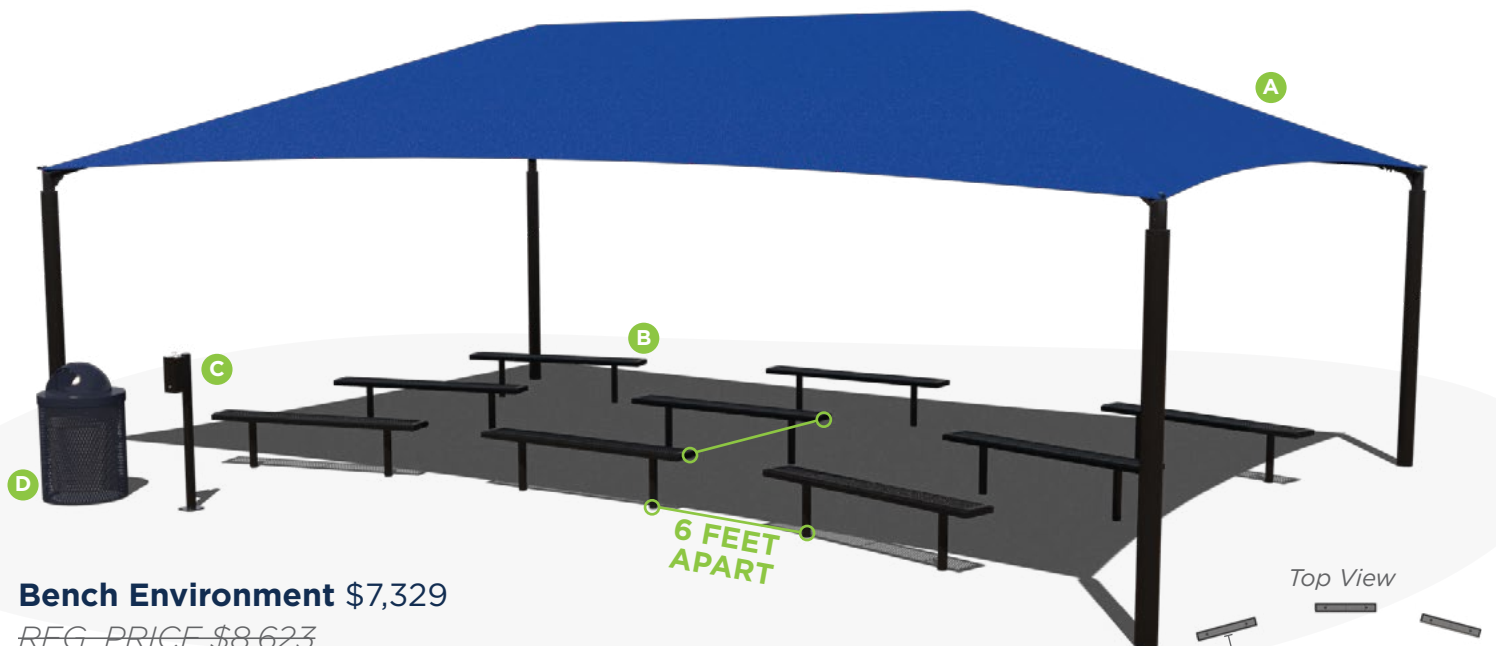

Outdoor Classroom package sale

Take advantage of our outdoor classroom package sale that's designed with *social distancing* in mind.

SALE ENDS SEPTEMBER 7, 2020

Top View

Table Environment \$8,995

REG. PRICE \$10,556

- A. 30' x 20' Hip Shade
- B. 6' Basic UltraLeisure® Rectangular Portable Table, 6 Quantity
- C. Sanitation Station
- D. 32 Gallon Regal Standard Trash Receptacle

Top View

Bench Environment \$7,329

REG. PRICE \$8,623

- A. 30' x 20' Hip Shade
- B. 6' Basic UltraLeisure® Standard Bench without Back, 9 Quantity
- C. Sanitation Station
- D. 32 Gallon Regal Standard Trash Receptacle

***Sale Terms and Conditions | SALE ENDS SEPTEMBER 7, 2020**