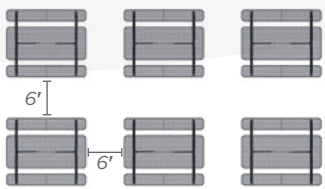

Outdoor Classroom package sale

Take advantage of our outdoor classroom package sale that's designed with *social distancing* in mind.

SALE ENDS SEPTEMBER 7, 2020

Table Environment $8,995

REG. PRICE $10,556

- A. 30' x 20' Hip Shade
- B. 6' Basic UltraLeisure® Rectangular Portable Table, 6 Quantity
- C. Sanitation Station
- D. 32 Gallon Regal Standard Trash Receptacle

Bench Environment $7,329

REG. PRICE $8,623

- A. 30' x 20' Hip Shade
- B. 6' Basic UltraLeisure® Standard Bench without Back, 9 Quantity
- C. Sanitation Station
- D. 32 Gallon Regal Standard Trash Receptacle

*Sale Terms and Conditions | SALE ENDS SEPTEMBER 7, 2020

Items must be ordered by September 7, 2020 and may not be held for future ship dates. Prices are for exact unit and do not include freight, surfacing, taxes, or installation charges. All standard color options are available at no extra charge. This discount may not be combined with any other promotional offer. For complete sale terms and conditions, go to superiorrecreationalproducts.com/sale-terms.