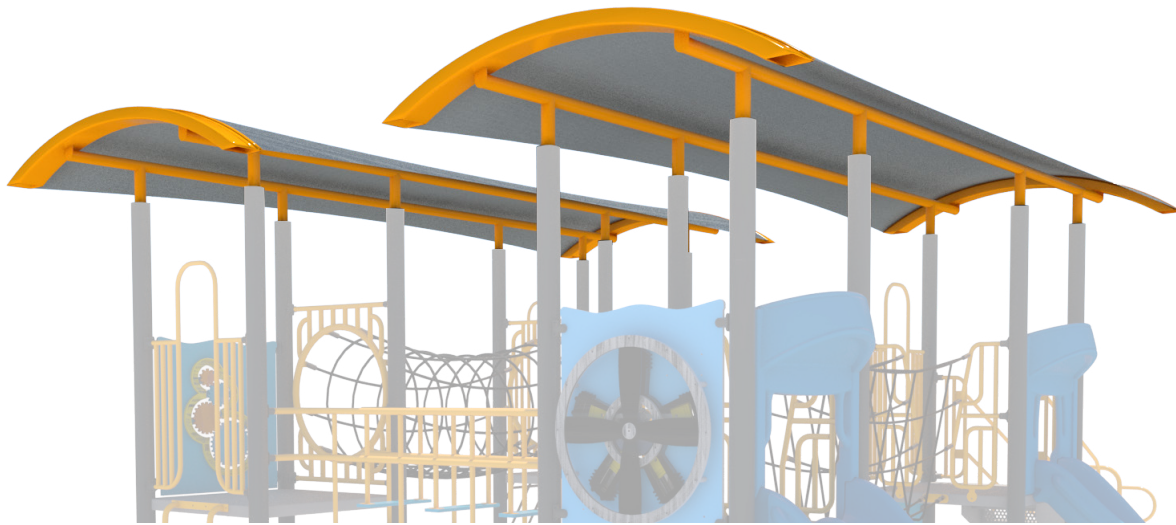

Barrel Vaulted Integrated Shade

Specifications & Features

- Constructed from steel and commercial-grade fabric
- Available as single deck or deck-to-deck design
- Intended for square shaped decks
- 3-4 hour installation time, 2-4 people
- 266-506 lbs. (depending upon model)
- Made in the USA
- Support posts and deck ordered separately

Adventure Series (3.5") Model Numbers

- Deck-to-Deck (10 ½' x 22'): A350375XX
- Single Deck (10 ½' x 11'): A350376XX

Expedition Series (5") Model Numbers

- Deck-to-Deck (11 ½' x 24'): E051151XX
- Single Deck (11 ½' x 12'): E051161XX