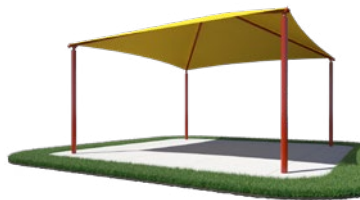

# Shade SALE

**20% OFF SELECT SHADES**

**24' Square Shade \$4,186**

*REGULAR PRICE: \$5,232*

Features 10' Height, Glide Elbow™ Fabric Release, and In-Ground Mounting

Model: SD242410IG

**13' x 15' Rectangle Shade**

**\$2,186**

*REGULAR PRICE: \$2,732*

Features 8' Height, Glide Elbow™ Fabric Release, and In-Ground Mounting

Model: RD131508IG

**Ready to get started?**

Visit [srpshade.com/contact-a-rep](http://srpshade.com/contact-a-rep) to find your nearest sales representative.