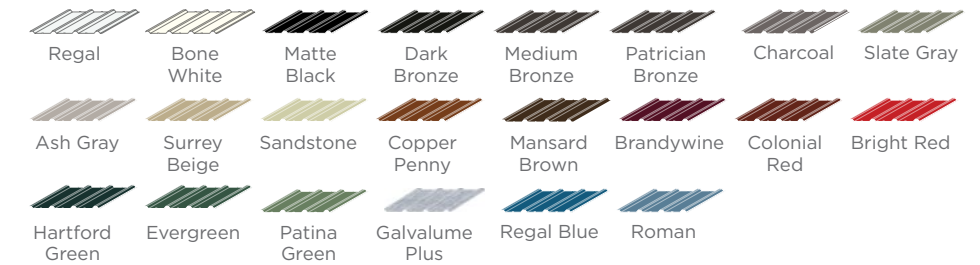

## Steel Deck Colors

## Recycled Decks & Posts

\*May affect delivery lead time.

## Shade Colors

## Shelter Roofing Colors