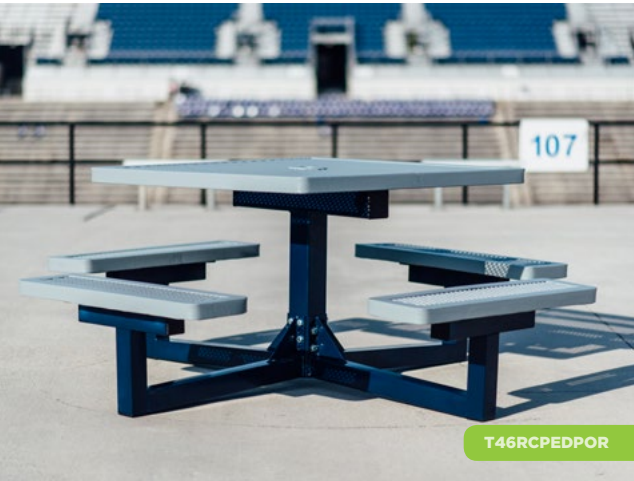

Site Amenities 20% Off

Regal Amenities

20% Off on Regal Tables and Benches!

Purchase any Regal (RC) table or bench or our Standard Trash Receptacle and receive 20% off your product!