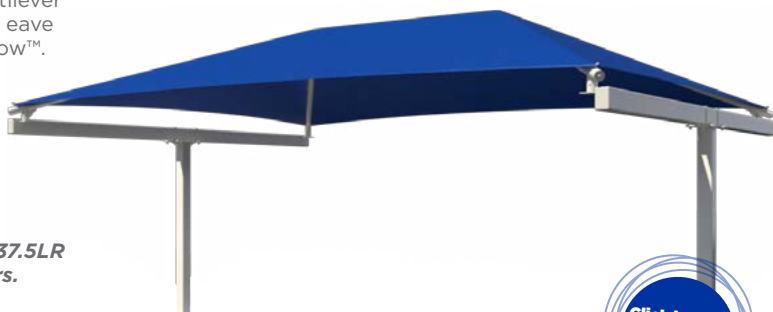

In-Ground Mount \$3,931

Item #: RC271809IG

REG. PRICE: \$4,914

Surface Mount \$3,878

Item #: RC271809SG

REG. PRICE: \$4,848

12' x 10' T-Cantilever Bleacher Shade

12' x 10' T-Cantilever Cantilever Bleacher Shade with a 9' eave height and our Glide Elbow™.

In-Ground Mount \$1,751

Item #: TC121009IG

REG. PRICE: \$2,189

Surface Mount \$1,800

Item #: TC121009SG

REG. PRICE: \$2,250

Compatible with our BL37.5LR and BL37.5TNR bleachers.

20' x 10' T-Cantilever Bleacher Shade

20' x 10' T-Cantilever Cantilever Bleacher Shade with a 9' eave height and our Glide Elbow™.

In-Ground Mount \$1,840
Item #: TC201009IG
REG. PRICE: \$2,300

Surface Mount \$1,889
Item #: TC201009SG
REG. PRICE: \$2,361