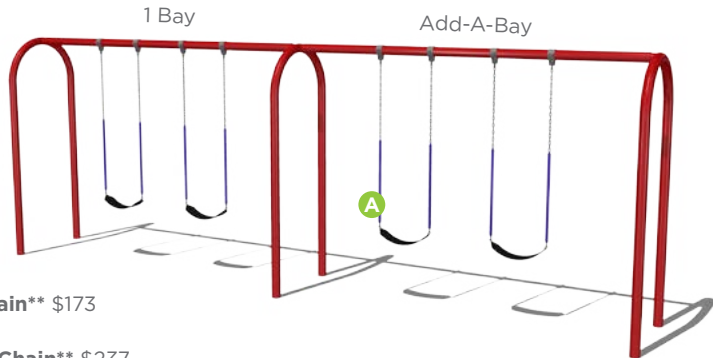

10 Station Fitness Course \$7,573

REG. PRICE: \$9,466

Product Number: 60019400XX

Includes: Vertical Ladder, Beam Run, Stretching Post, Pull/Chin Up Bars, Jump Touch Beam, Parallel Bars, Sit-Up Bench, Spring Up Bars, Horizontal Ladder, and a Balance Beam

Independent Play

3.5" Arch Swing Frame

Products below only include swing frame.

1 Bay \$1,109

Item #: 90015201XX

REG. PRICE: \$1,386

Add-A-Bay \$604

Item #: 90915200XX

REG. PRICE: \$755

Add On Accessories*

A. Belt Seat with Soft Grip Chain \$173**

Item #: 52101

B. Bucket Seat with Soft Grip Chain \$237**

Item #: 52102

5-12 Years Adaptive Seat \$633

Item #: ADP-05