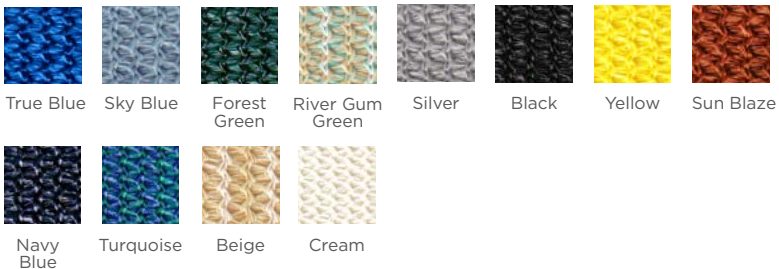

Tip and Roll Bleacher

3 Row, 7.5' \$594

Item #: BL37.5TNR
REG. PRICE: \$660

3 Row, 15' \$1,013

Item #: BL315TNR
REG. PRICE: \$1,125

Color Options

Metal Colors

- | | | | |
|--------------|---------------|--------------|---------------------------------------|
| Yellow | Burgundy* | Spring Green | Sandstone* |
| Butterscotch | Mariner Blue* | Green* | Gray* |
| Orange | Blue | Sage* | Black* |
| Red | Sky Blue | Terracotta* | White |
| Fuchsia | Mystic Blue* | Brown* | <i>*Available only in semi-gloss.</i> |
| Purple | Teal | Tan* | |

Plastic Colors

- Red
- Orange
- Yellow
- Light Yellow
- Spring Green
- Green
- Teal Green
- Teal Blue
- Sky Blue
- Royal Blue
- Cobalt Blue
- Purple
- Fuchsia
- Burgundy
- Light Brown
- Brown
- Black
- Gray
- White
- Tan

- | | |
|---------------------|-------------------|
| Yellow/Black/Yellow | Green/White/Green |
| Yellow/Red/Yellow | Green/Tan/Green |
| Yellow/Blue/Yellow | Brown/Tan/Brown |
| Red/White/Red | Tan/Green/Tan |
| Red/Yellow/Red | Gray/Black/Gray |
| Red/Blue/Red | Black/White/Black |
| Blue/White/Blue | White/Black/White |
| Blue/Yellow/Blue | White/Red/White |
| Blue/Red/Blue | |

Recycled Deck & Post Colors

- | | |
|-------|------------|
| Cedar | Dark Brown |
|-------|------------|

Shelter Roofing Color

Textured Polyethylene Site Amenity Colors

Shade Fabric Colors*

**Please ask your sales representative to view color swatches for our Skyspan Sunset Retractable Umbrella.*