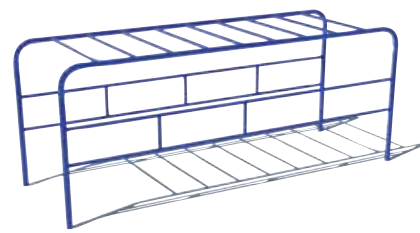

ADA Horizontal Ladder $1,078

Use Zone: 23' x 16' Item #: TFR16928XX