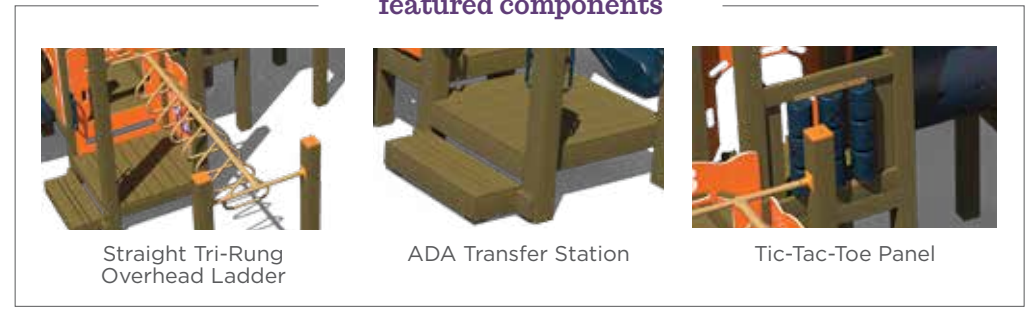

featured components

SCAN HERE!
for overhead view

R3-10020

Structure	Capacity	Structure Size	Use Zone	Fall Height	Timber Count	Recycled Lumber	ADA	MSRP
R3-10020	40-45	26' x 23'	38' x 35'	6'	31	Approx. 4,110 lbs.	✓	$25,731