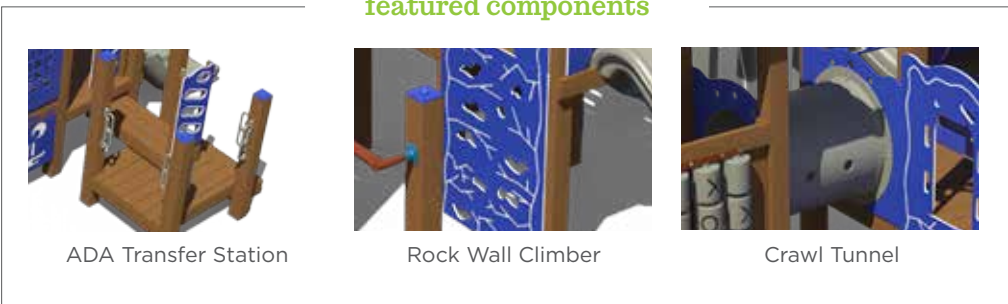

featured components

SCAN HERE!
for larger images