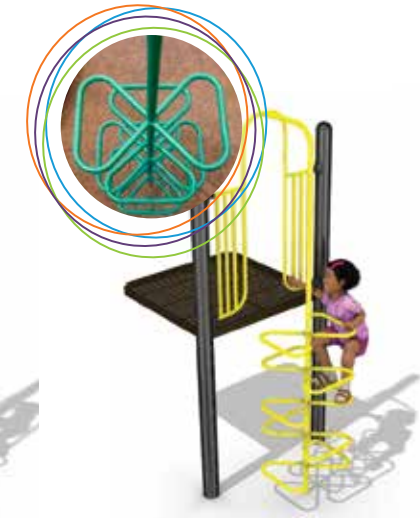

**Half Moon**  
Deck height options:  
48" and 72"

**Coil**  
Deck height options:  
36" - 96"

**Clover**  
Deck height options:  
24" - 96"

**Spiral**  
Deck height options:  
24" - 96"

**Snake**  
Deck height options:  
48" and 60"