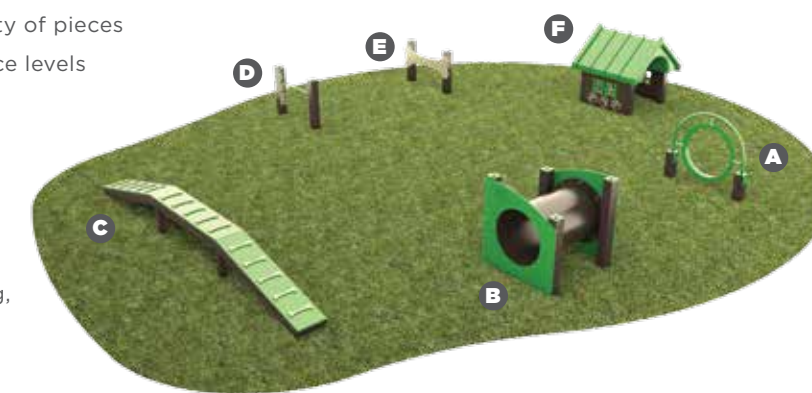

### Master Companion ▶

Advanced Course – RECF0016XX \$7,737

**Use Zone:** 44' x 34'

**Includes:** A. Through the Target, B. Dog Log, C. Walk the Plank, D. Limbone Anyone, E. Over and Under, F. Home Sweet Home