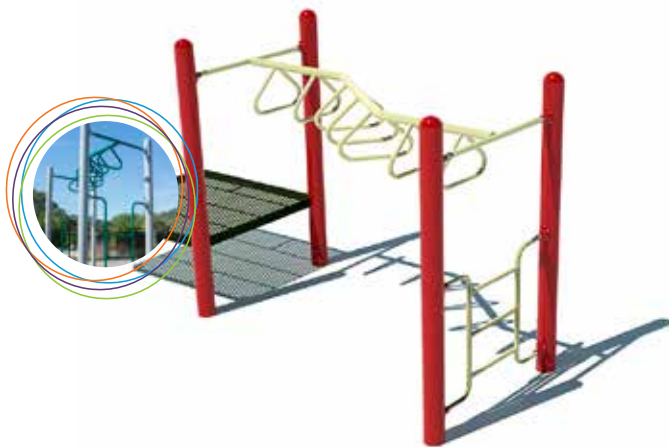

Zig-Zag Tri-Rung

Double Trapeze Ring

360° Orbital

270° Loop Rung  
5" posts only.