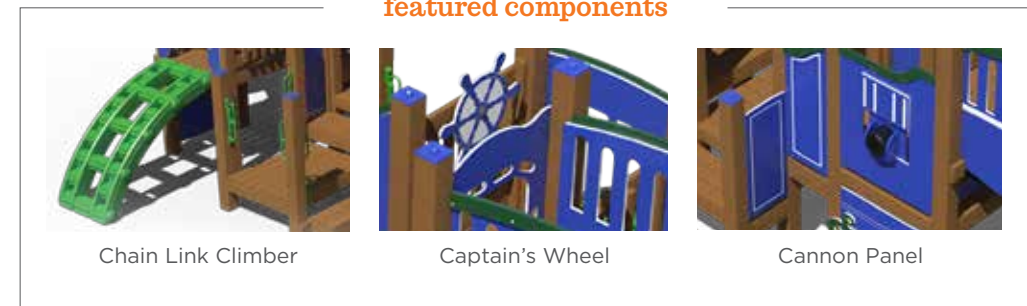

featured components

Chain Link Climber

Captain's Wheel

Cannon Panel

SCAN HERE!
for larger images

R3-10252

Structure	Capacity	Structure Size	Use Zone	Fall Height	Timber Count	Recycled Lumber	ADA	MSRP
R3-10252	35-40	21' x 19'	43' x 31'	6'	32	Approx. 4,900 lbs.	✓	$27,670