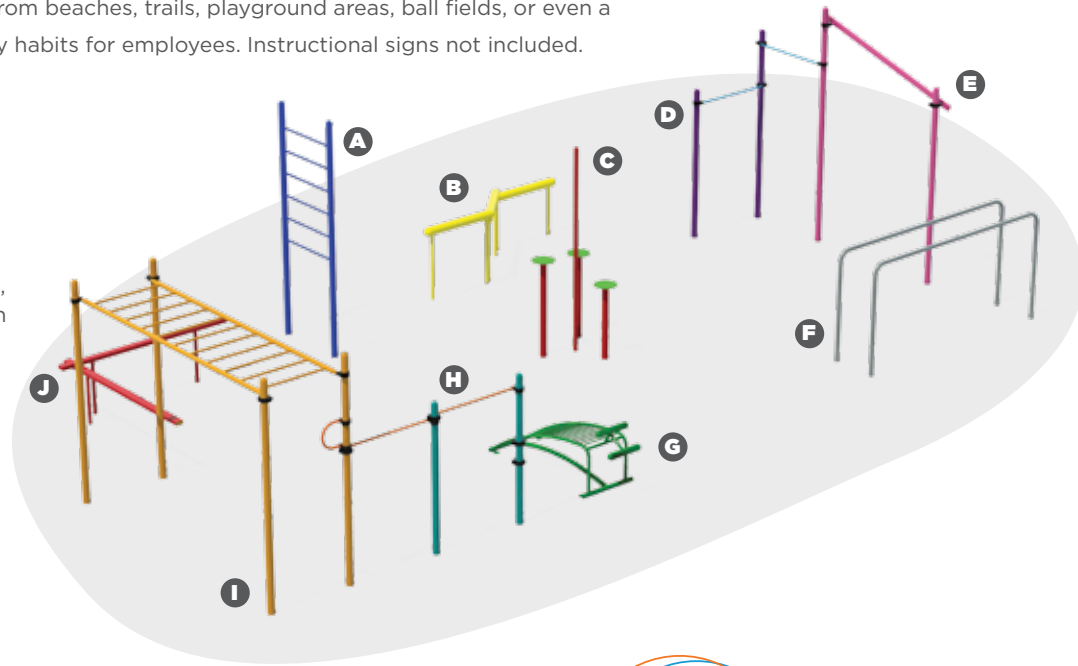

Physical Fitness

Experience a new level of fitness and comfort with our line of dedicated outdoor fitness equipment. Designed for all fitness levels, Superior's physical fitness equipment is the perfect addition to any outdoor space from beaches, trails, playground areas, ball fields, or even a business park to support healthy habits for employees. Instructional signs not included.

10 Station Course $9,466

Includes: A. Vertical Ladder, B. Beam Run, C. Stretching Post, D. Pull/Chin Bars, E. Jump Touch Beam, F. Parallel Bars, G. Sit-Up Bench H. Spring Up Bars, I. Horizontal Ladder, J. Balance Beam

Weight: 1,650 lbs.
Item #: 60019400XX