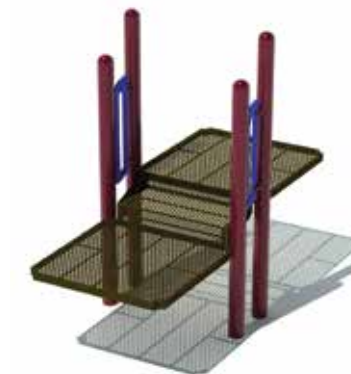

ADA Transition Stair

Deck height options: 12", 16", 24", and 36" height increments.