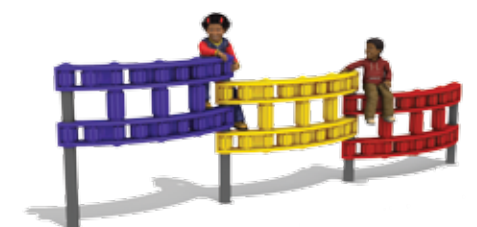

3-Section Chain Link Wall $2,295

Use Zone: 14' x 30'
Item #: TFR08456XX