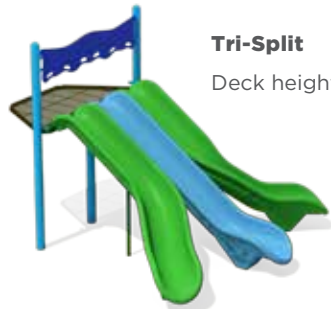

Triple Chute Slides

Select a configuration below, or create your own tri-split chute slide.

Tri-Split
Deck height options: 60" – 96"