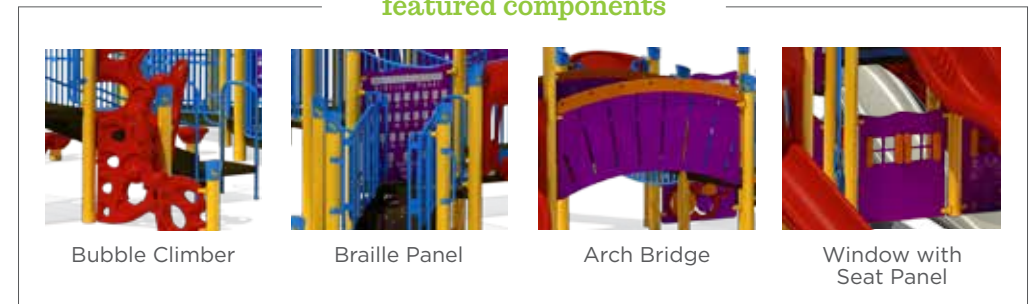

featured components

Bubble Climber

Braille Panel

Arch Bridge

Window with Seat Panel

PS5-31904

Structure	Capacity	Structure Size	Use Zone	Fall Height	Timber Count	ADA	MSRP
PS5-31904	65-70	49' x 36'	61' x 48'	4'	48	✓	$68,910

SCAN HERE!
to see options

PS5-31914

Structure	Capacity	Structure Size	Use Zone	Fall Height	Timber Count	ADA	MSRP
PS5-31914	70-72	43' x 32'	55' x 44'	6'	46	✓	$63,961

SCAN HERE!
to learn more