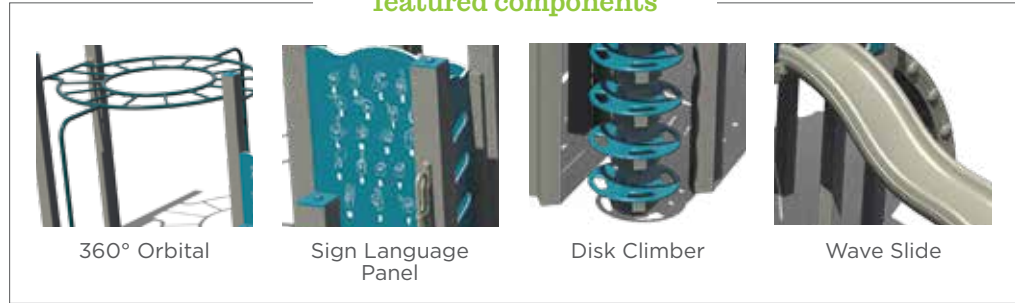

featured components

SCAN HERE! to see options

R3-10052

Structure	Capacity	Structure Size	Use Zone	Fall Height	Timber Count	Recycled Lumber	ADA	MSRP
R3-10052	25-30	33' x 18'	45' x 30'	7'	32	Approx. 2,654 lbs.	✓	$19,835