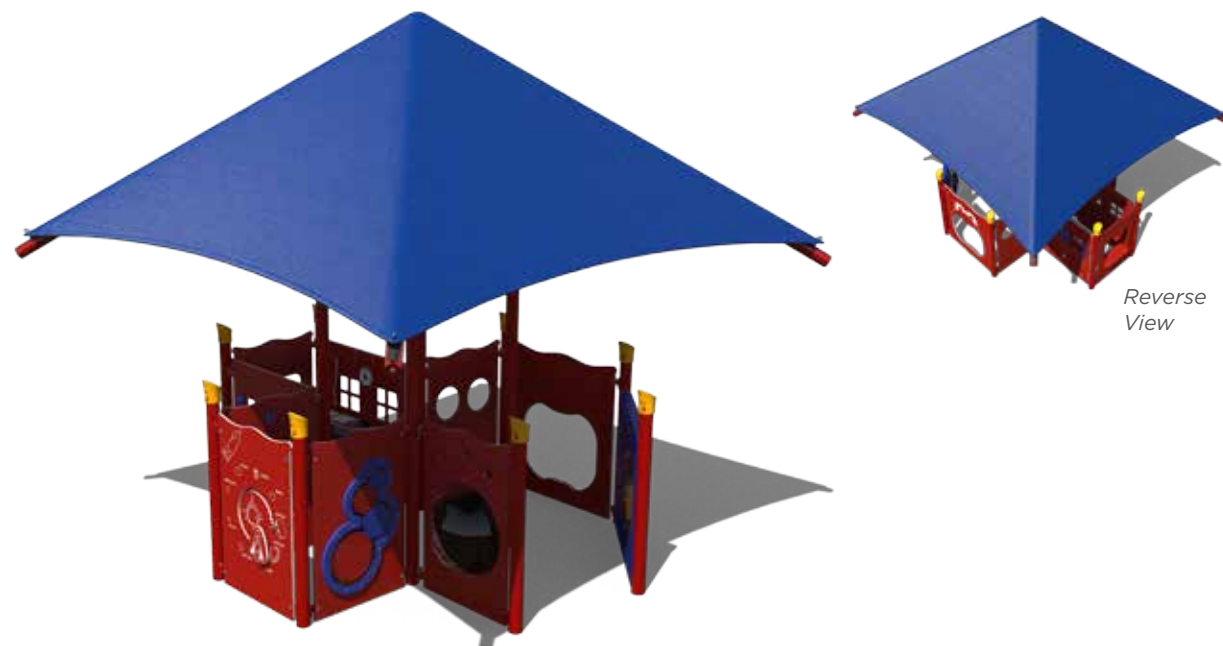

PS3-29164 / PS5-29164

Structure	Structure Size	Use Zone	Fall Height	Timber Count	ADA	MSRP
PS3-29164	21' x 13'	33' x 25'	4'	24	✓	$11,640

SCAN HERE!
for overhead view