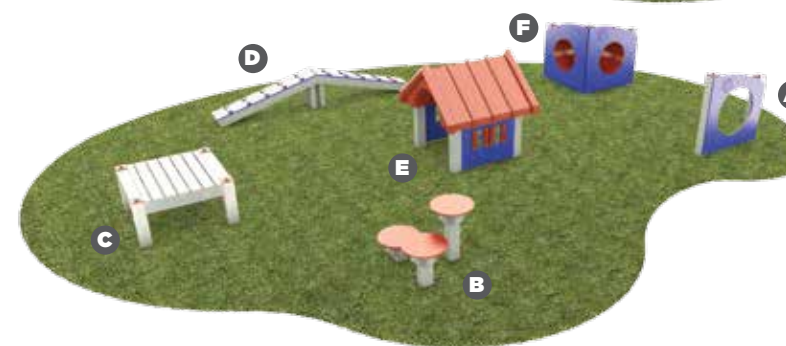

### Master Companion ▶

Advanced Course – RECF0016XX \$7,737

**Use Zone:** 44' x 34'

**Includes:** A. Through the Target, B. Dog Log, C. Walk the Plank, D. Limbone Anyone, E. Over and Under, F. Home Sweet Home