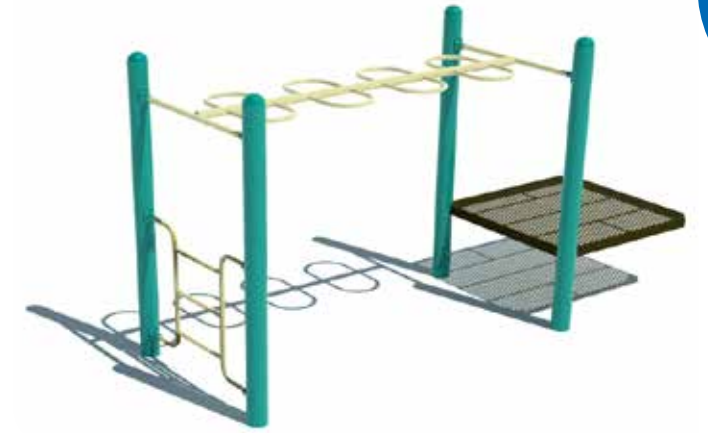

Overhead Events

Loop Rung