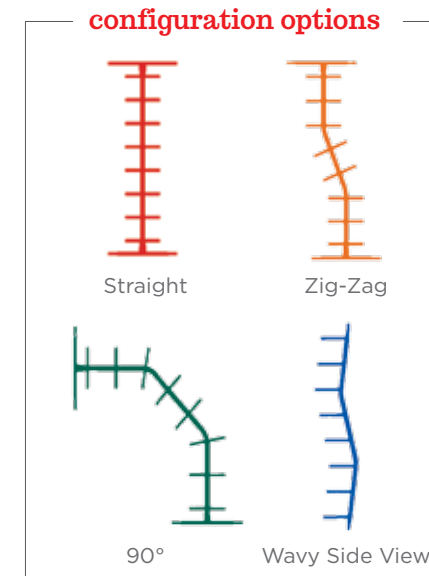

Over Under
p. 140