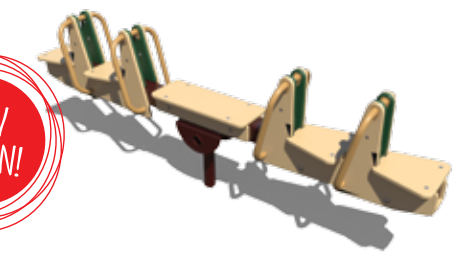

4 Seat See-Saw

$2,885
Available in up to three colors: seats and handles, polysheet, and metal (post is black).
Item #: TFR04666XX