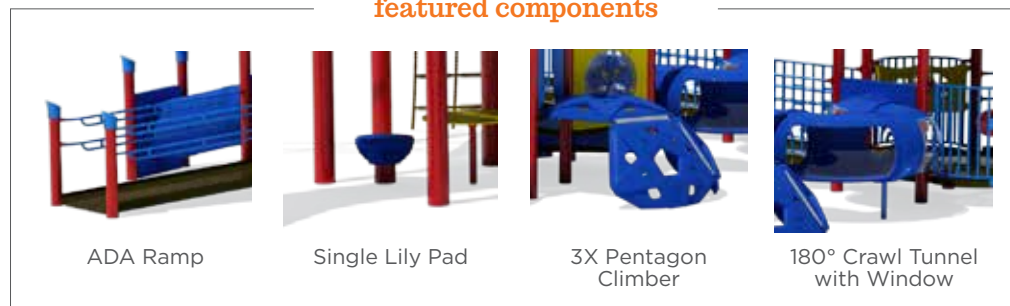

featured components

ADA Ramp

Single Lily Pad

3X Pentagon Climber

180° Crawl Tunnel with Window

SCAN HERE!
for overhead view

PS5-31916

Structure	Capacity	Structure Size	Use Zone	Fall Height	Timber Count	ADA	MSRP
PS5-31916	80-84	61' x 32'	73' x 44'	5'	52	✓	$83,080