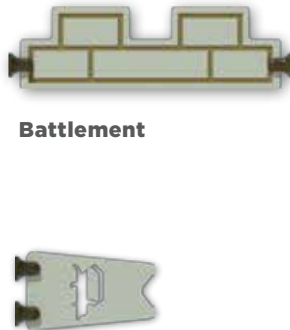

Includes: five pirate-themed panel toppers, and activity panel.

**Transportation Finder Activity Panel Set**

Includes: four transportation-themed panel toppers, and activity panel.

**Castle Entrance**

**Castle Window**