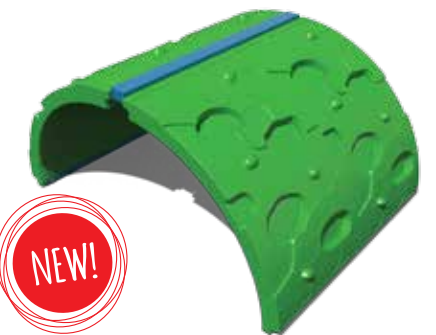

### Mountain Climber

	Item Number	Use Zone	MSRP
Single	TFR15831XX	16' x 6'	\$1,128
Double	TFR14201XX	37' x 20'	\$2,482

**Single Hump Camel Climber** \$876  
Use Zone: 17' x 14'  
Item #: TFR16968XX

**Lateral Rock Wall** \$3,590  
Use Zone: 21' x 13'  
Item #: 85134