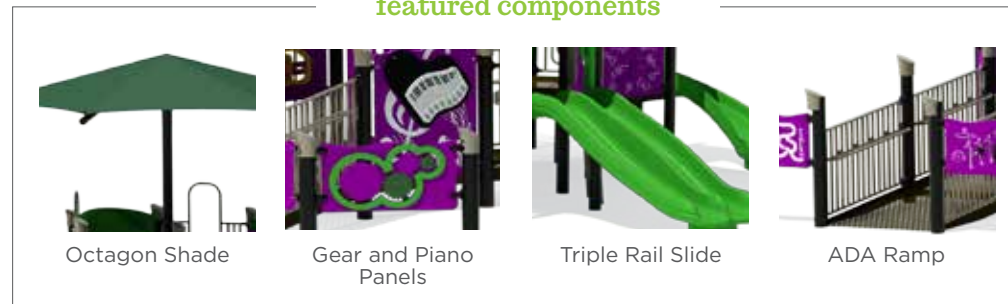

featured components

Octagon Shade

Gear and Piano Panels

Triple Rail Slide

ADA Ramp