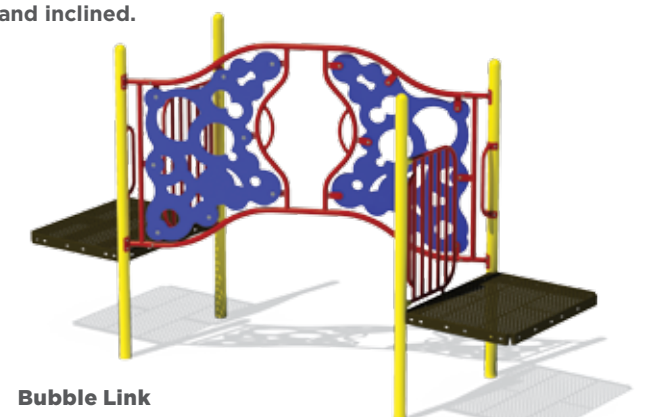

## Connectors & Bridges

Connectors between decks provide new play experiences and create needed space between decks and the climbers on them.

Chain Bridge

Chain Link Deck-to-Deck

Deck height options: 60" - 96"

Lily Pad Weave

Also available as an independent play item! Ask your SRP Certified Partner today!

Squiggle Walk

Arch Bridge

## LINK CONNECTORS 2 Configurations

Each design below is available in three configurations: diagonal, straight, and inclined.

Wave Link

Shown as inclined.

Bubble Link

Shown as a diagonal.