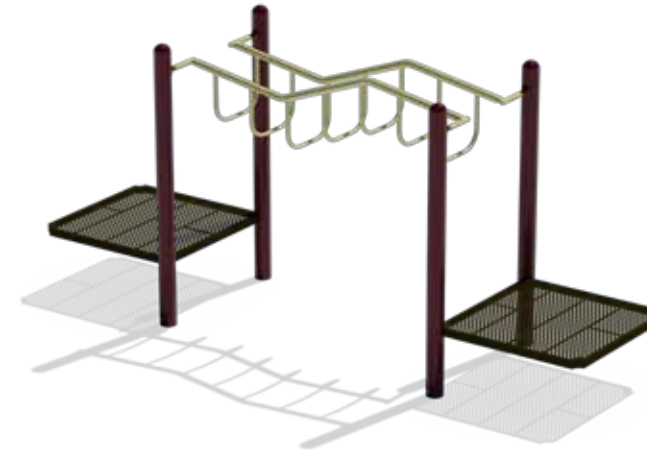

Wavy Deep Rung