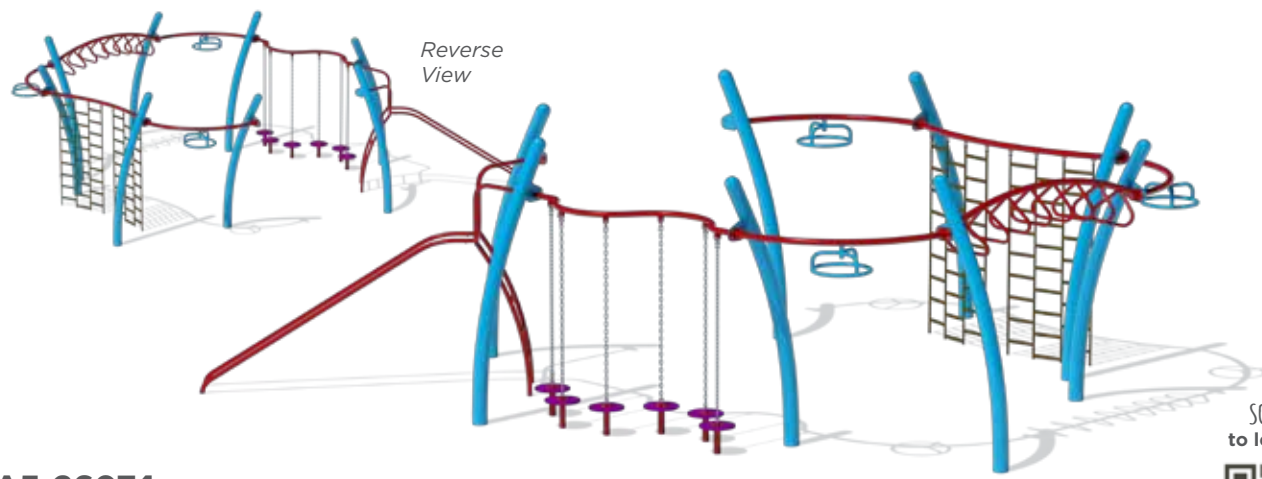

PA5-26074

Structure	Capacity	Structure Size	Use Zone	Fall Height	Timber Count	ADA	MSRP
PA5-26074	10-15	30' x 23'	42' x 35'	8'	30		$11,175

SCAN HERE!
to learn more