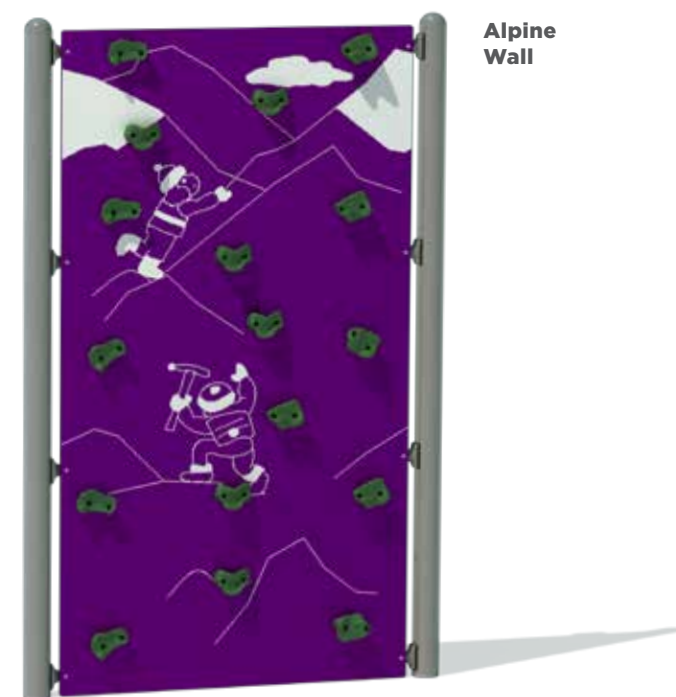

**Straight Crawl**  
Connects two decks at same height. Length is shown in your custom playground planviews.

**Bubble Tunnel 1**  
Connects two decks at 24". Not ADA compliant.

**Bubble Tunnel 2**  
Connects two decks at same height.

**Inclined Crawl**  
Connects two decks at 6", 12", or 24" height increments.

**Wavy Crawl**  
Connects two decks of same height.

Tree  
p. 104

## Climbers

Keep children engaged longer by adding various climbers to your play structure. Our unique climbers go above and beyond to engage various targeted muscle groups. Gates are included with all climbers.

Zany

Alpine  
Wall

**Clover Post Climber Spiral**

Deck height options: 48" – 96"  
Options: Left or right option

**Clover Post Climber**

Sold individually or in sets of 3, 4, 5, 6, or 7

**Bubble Wall**

Deck height options: 24" – 48"