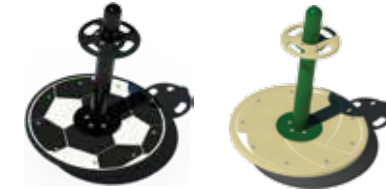

### Spin-About

Spin like a top with this great motion activity! Available in sports themes and your choice of powder coat and panel colors.

Use zone: 15' x 15'

Original

Baseball

Soccer

Volleyball

Football ▶