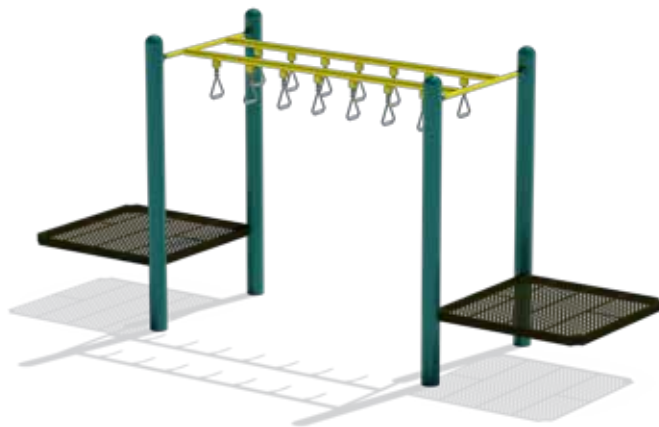

Zig-Zag Tri-Rung

Double Trapeze Ring

360° Orbital

270° Loop Rung  
5" posts only.