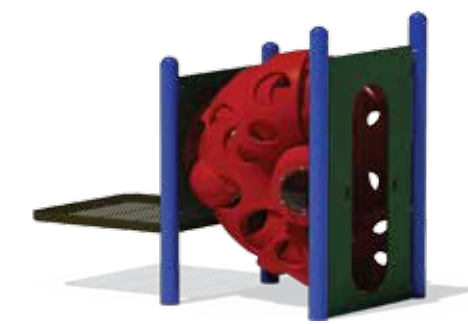

Bubble Tunnel Climber

24" rise from the ground.
Not ADA compliant.