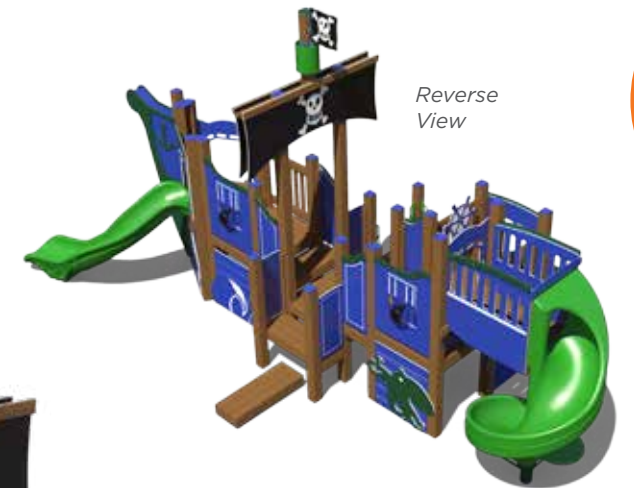

featured components

ADA Ramp

Single Lily Pad

3X Pentagon Climber

180° Crawl Tunnel with Window

SCAN HERE!  
for overhead view

**PS5-31916**

Structure	Capacity	Structure Size	Use Zone	Fall Height	Timber Count	ADA	MSRP
PS5-31916	80-84	61' x 32'	73' x 44'	5'	52	✓	\$83,080