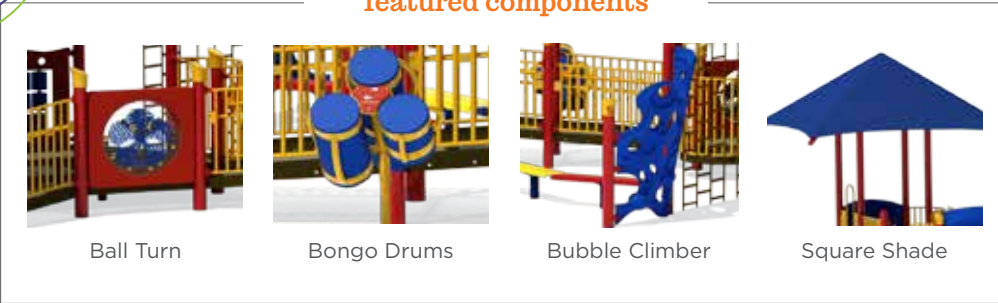

featured components

PS5-31920

Structure	Capacity	Structure Size	Use Zone	Fall Height	Timber Count	ADA	MSRP
PS5-31920	110-115	48' x 37'	60' x 49'	7'	46	✓	$68,110

SCAN HERE!
to learn more