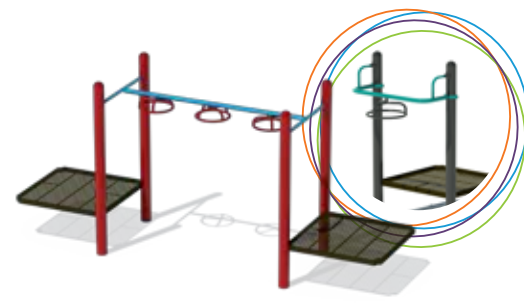

Three Wheel and Single Wheel Swinger

Connectors & Bridges

Connectors between decks provide new play experiences and create needed space between decks and the climbers on them.