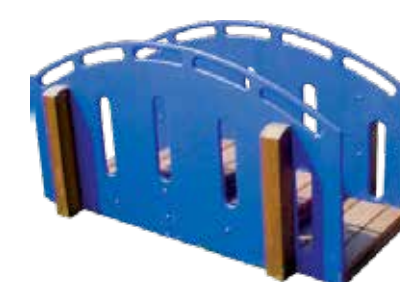

## Infant Decks

**Mushroom Tunnel** \$4,131  
Allowing toddlers to climb or crawl under, the Mushroom Tunnel is a great addition to any play environment.  
Use Zone: 60" x 27" x 40"  
Item #: 49212

**Toddler Step Deck** \$3,411  
Satisfy their need to climb with this toddler step deck! The deck is big enough for more than one child to enjoy.  
Use Zone: 215" x 72" x 56"  
Item #: 49211