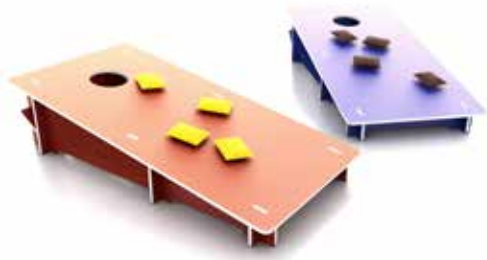

Bubble Storm Climber

Independent Play

p. 122-151

We are keeping children challenged and safe. These new independent events will encourage additional socialization on the playground.

Bag Toss Game

p. 147