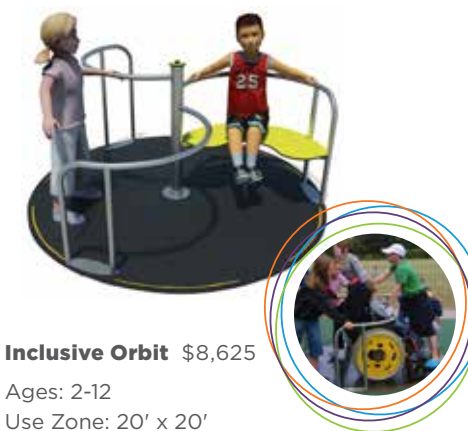

**Rota Glide** \$5,744  
 Ages: 10-12  
 Use Zone: 27.25' x 27.25'  
 Item #: CRGL

**Aero Whirl** \$2,099  
 Ages: 10-12  
 Use Zone: 23' x 23'  
 Item #: CAWL

**Air Glider** \$12,478  
 Ages: 10-12  
 Use Zone: 23' x 23'  
 Item #: CAGD

**The Orbit** \$7,555  
 Ages: 2-12  
 Use Zone: 18' x 18'  
 Item #: CORBT

**Inclusive Orbit** \$8,625  
 Ages: 2-12  
 Use Zone: 20' x 20'  
 Item #: CIORB(A)

**Rota Rock** \$4,612  
 Ages: 5-12  
 Use Zone: 18' x 18'  
 Item #: CRTR