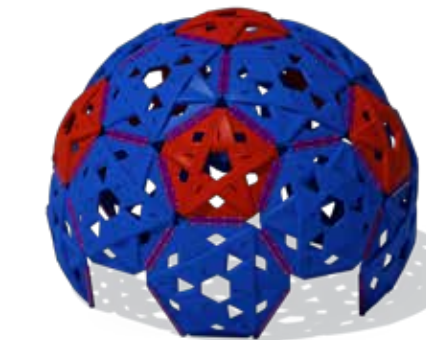

Mountain $11,721
Use Zone: 27' x 27'
Item #: 87000021XX