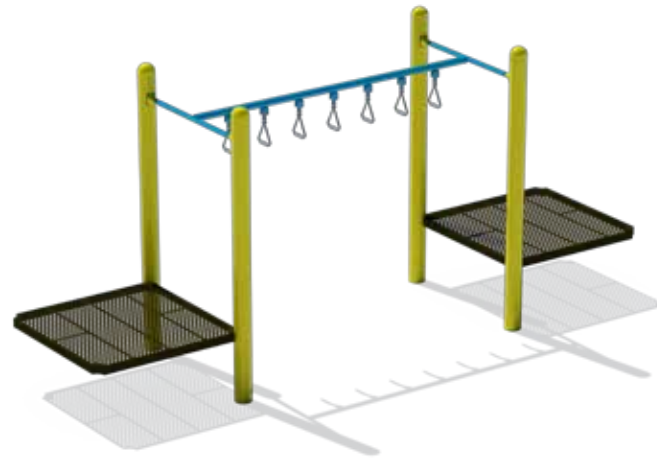

Trapeze Ring