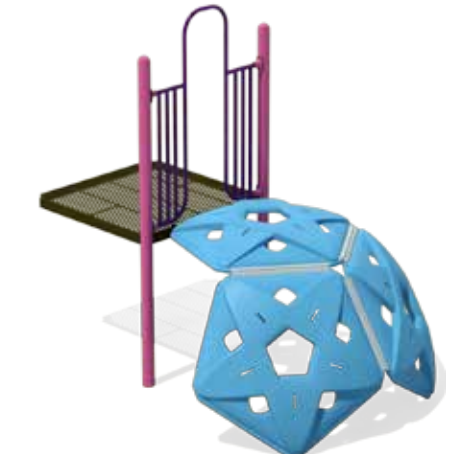

3X Pentagon

Deck height options: 48"