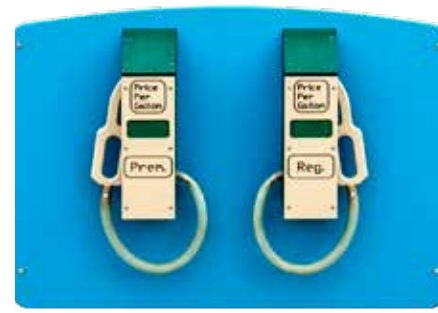

Gas Pump
Ignite their imagination with this dramatic play element.