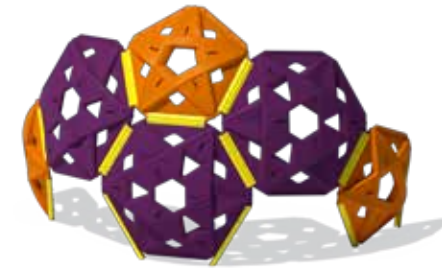

C Bridge 2 $3,120
Use Zone: 27' x 21'
Item #: 87000038XX