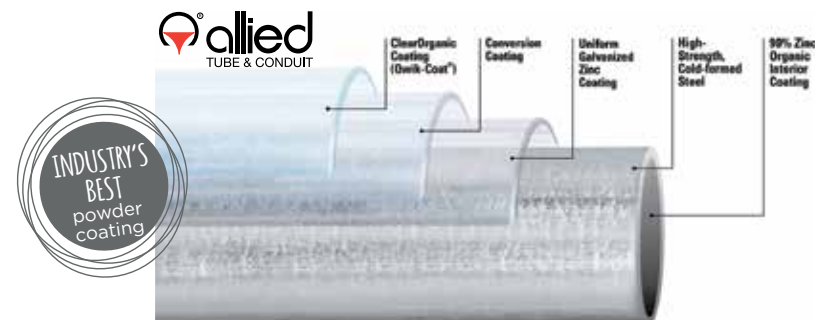

U.S. Consumer Safety Product Commission

Handbook for Public Playground Safety: <http://www.cpsc.gov/cpscpub/pubs/325.pdf>

How We Are Exceeding Industry Standards

To ensure the safe play of your children, we offer:

- 110 years of combined playground manufacturing experience
- Quality control inspection on all parts and shipments
- In-house production of most products and made in the USA
- All products must pass inspection in our IPEMA Certified in-house testing facility
- Network of top-quality SRP Certified Partners
- Local field factory trained installation technicians
- All products meet or exceed CPSC, ASTM and ADA Safety Guidelines
- On-staff NPSI and CPSI Certified employees
- Quality designed products
- Clean, "no clamp, no clutter" look
- Direct connect component attachment system

- Constructed from Allied heavy wall galvanized steel tubing in the industry. Allied's patented Flo-Coat® process uses the triple-coat corrosion protection. This triple layer protection (zinc, conversion coating and clear organic topcoat) provides a smooth, shiny product appearance that is unmatched in terms of strength and durability and up to 25% more.

Ask your SRP Certified Partner if you have any questions. More information can be found on our website, srpplayground.com.