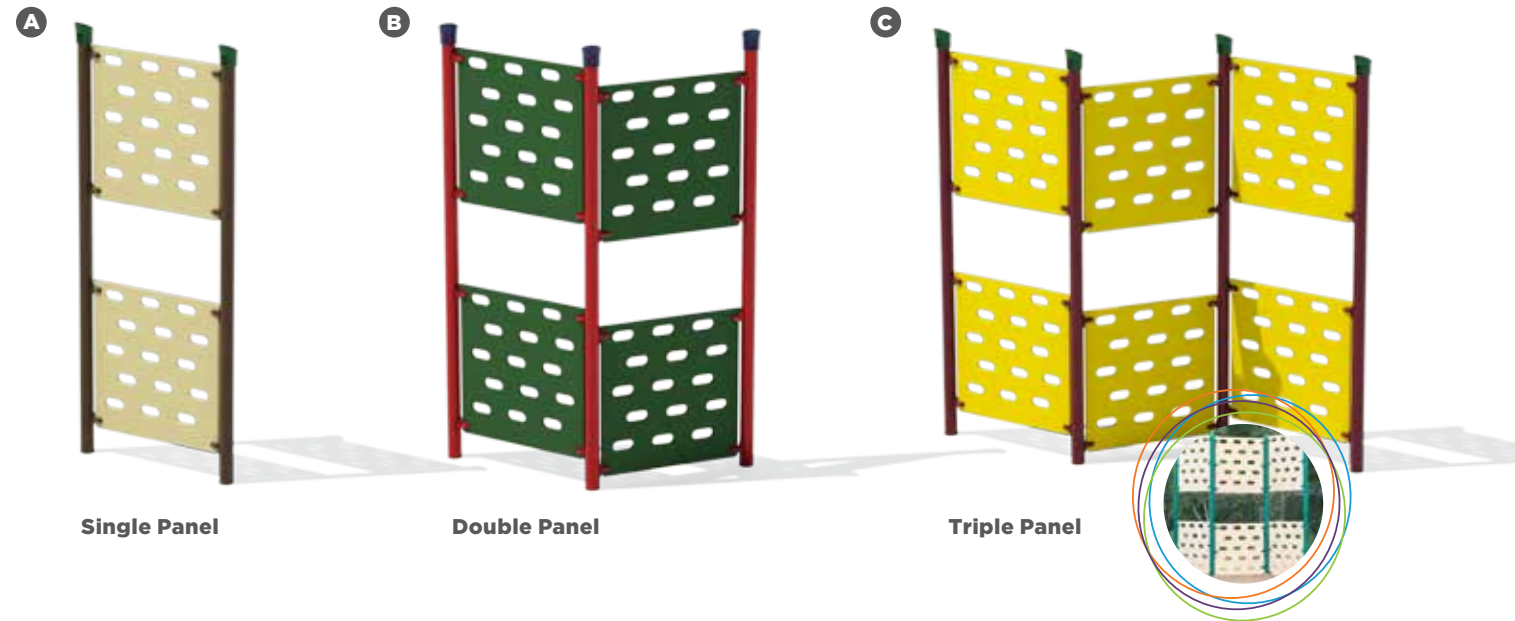

Panel Climbers

Unique hand and foot holds give just the right amount of challenge for a climb to the top! Polyethylene panels are 3/4" high-strength in your choice of panel colors on 3.5" (shown) or 5" posts. See page 164 for color options. Also available in single panels for younger age groups.

	Post Diameter	Item Number	Use Zone	Actual Size	MSRP
A	3.5"	AFR0056XX	16' x 13'	4' x 1'	$898
	5"	EFR0026XX			$1,546
B	3.5"	AFR0058XX	18' x 16'	6' x 4'	$1,600
	5"	EFR0028XX			$2,686
C	3.5"	AFR0060XX	22' x 16'	10' x 4'	$2,302
	5"	EFR0030XX			$3,856
D	3.5"	AFR0068XX	16' x 13'	4' x 1'	$452
	5"	EFR0038XX			$775
E	3.5"	AFR0070XX	18' x 16'	6' x 4'	$803
	5"	EFR0040XX			$1,117
F	3.5"	AFR0072XX	22' x 16'	10' x 4'	$1,153
	5"	EFR0042XX			$1,928

Single Panel

Double Panel

Triple Panel