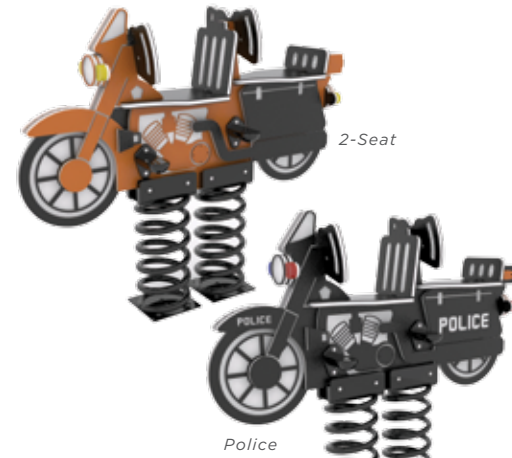

Motorcycles

Descr.	Item Number	MSRP
1-Seat	TFS0025XX	$1,462
2-Seat	TFS0023XX	$1,699
Police	TFS0014XX	$1,867

1 seat motorcycle not pictured above.

Spin-About

Spin like a top with this great motion activity! Available in sports themes and your choice of powder coat and panel colors.

Use zone: 15' x 15'

Description	Item Number	MSRP
Original	TFR08714XX	$1,003
Baseball	TFR16588XX	
Football	TFR16596XX	
Soccer Ball	TFR16594XX	$1,128
Volleyball	TFR16590XX