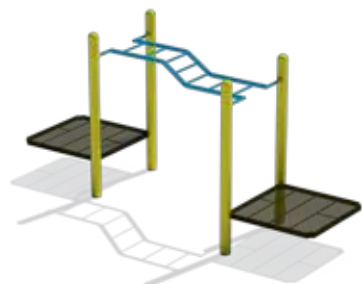

Zig-Zag Straight