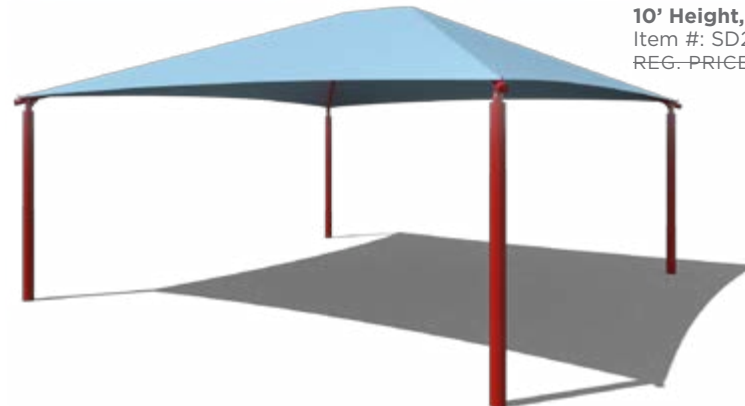

Shade

20' Square Hip Shade

8' Height, Glide Elbow™ \$2,386
 Item #: SD2020081G
 REG. PRICE: \$2,982

10' Height, Glide Elbow™ \$2,794
 Item #: SD2020101G
 REG. PRICE: \$3,492

Umbrellas

Square Shade Umbrella